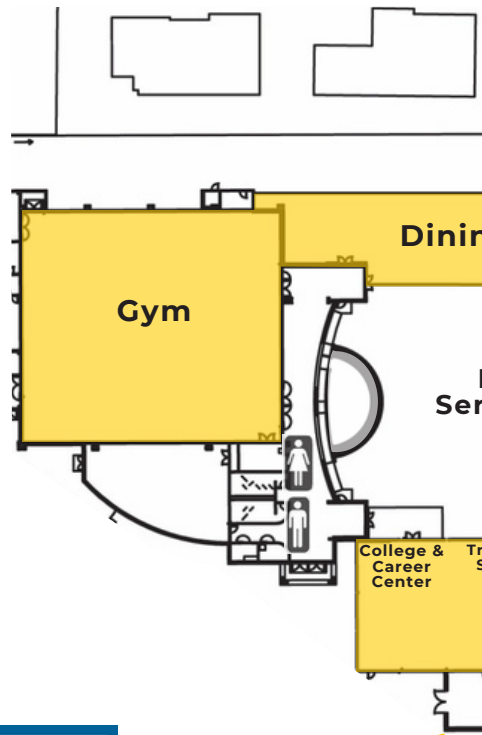

**Thank you for
visiting the
#1 ranked
Catholic
school in
Sacramento!**

Complimentary lunch and refreshments are located in Serra Court.