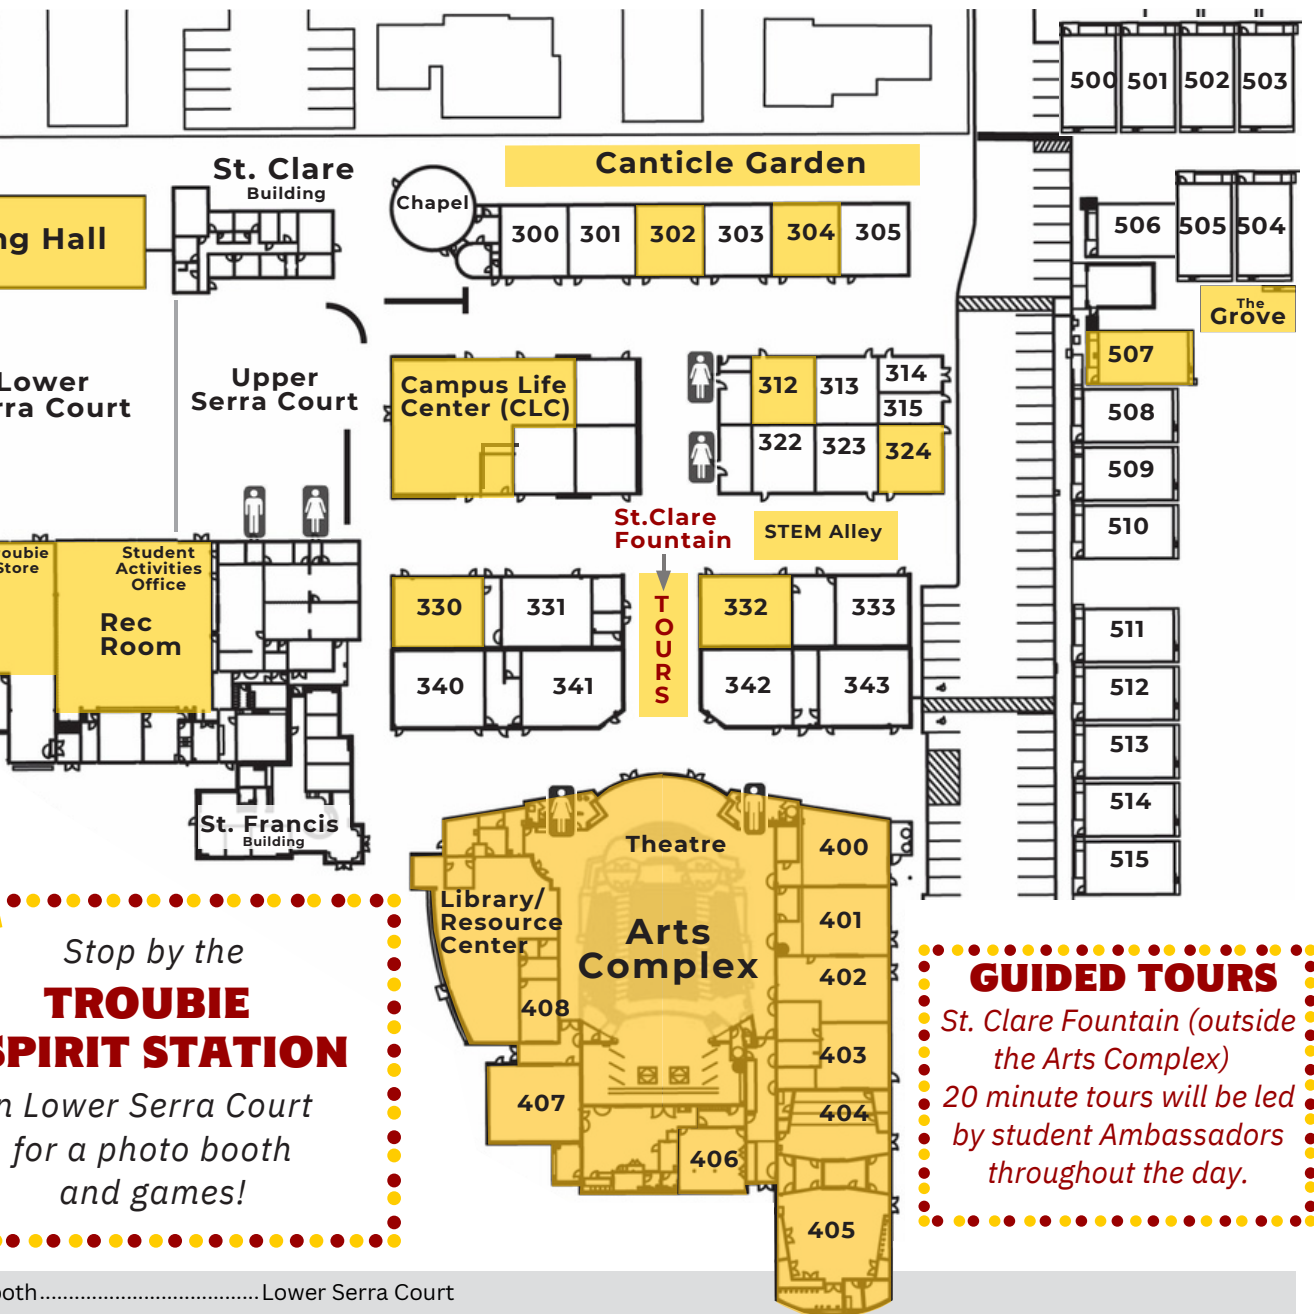

STFRANCIS

**WELCOME TO
OPEN HOUSE**

SUNDAY • OCTOBER 13, 2024

PURPOSE • COMMUNITY • JOY

**Thank you for
visiting the
#1 ranked
Catholic
school in
Sacramento!**

Complimentary lunch and refreshments are located in Serra Court.

International Coalition of Girls' Schools

Academic Teams.....	Classroom Corridors	Counseling & College Center.....	Lower Serra Court	Photo Bo
Admissions.....	Upper Serra Court	<i>The Grove</i> Math Classroom	behind 507	Science D
Athletic Teams	Gym	Language Lab.....	507	Social Stu
BBQ	Lower Serra Court	Language Department.....	304	STEM All
Campus Ministry.....	Campus Life Center (CLC)	Learning Support Program	Lower Serra Court	Student C
Choir Classroom.....	404	Library.....	Arts Complex	Student C
Dance Studio.....	407	Math Department	324	Technolo
English Department.....	312	Instrumental Music	405	Theatre C
		PE Department.....	Gym	Theology

Stop by the **TROUBIE SPIRIT STATION** in Lower Serra Court for a photo booth and games!

GUIDED TOURS
St. Clare Fountain (outside the Arts Complex)
20 minute tours will be led by student Ambassadors throughout the day.

- Photo Booth Lower Serra Court
- Department 330
- Studies Department 302
- STEM Alley between 322-324 & 332-333
- Clubs Across Campus
- Government Rec Room
- Technology & Chromebooks 332
- TV Classroom 406
- Department Campus Life Center (CLC)